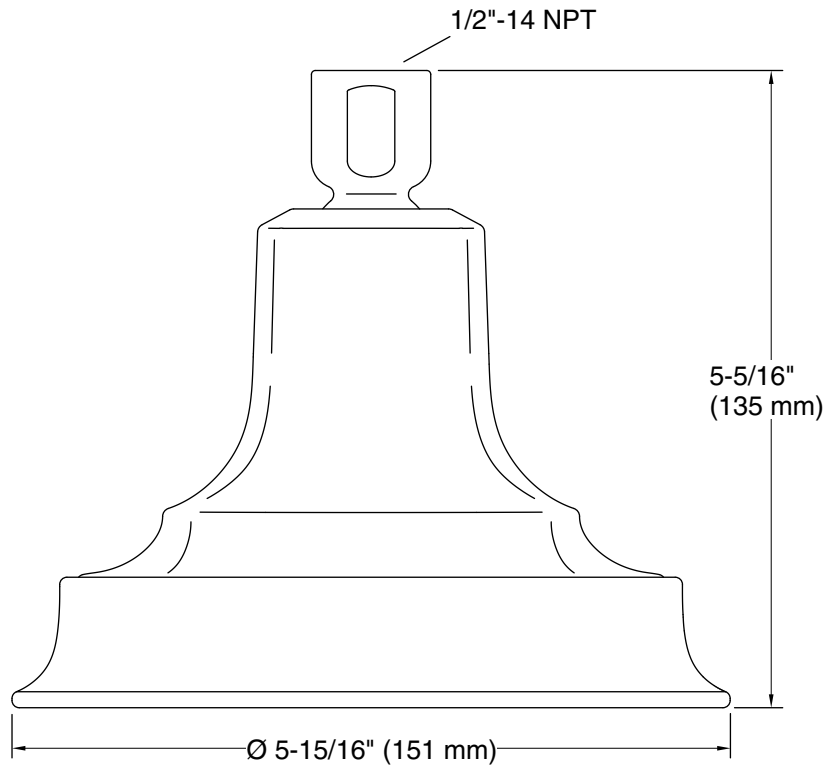

Installation

- 1/2 -14 NPT connection.

Recommended Products/Accessories

- K-16280 Shower Arm and Flange
- K-16281 Shower arm
- K-23723 Faucet cleaner

Codes/Standards

ASME A112.18.1/CSA B125.1
DOE - Energy Policy Act 1992

Technical Information

All product dimensions are nominal.

Showerhead/Body Spray:

Rated maximum flow: 2.5 gal/min (9.5 l/min)

Notes

Install this product according to the installation guide.